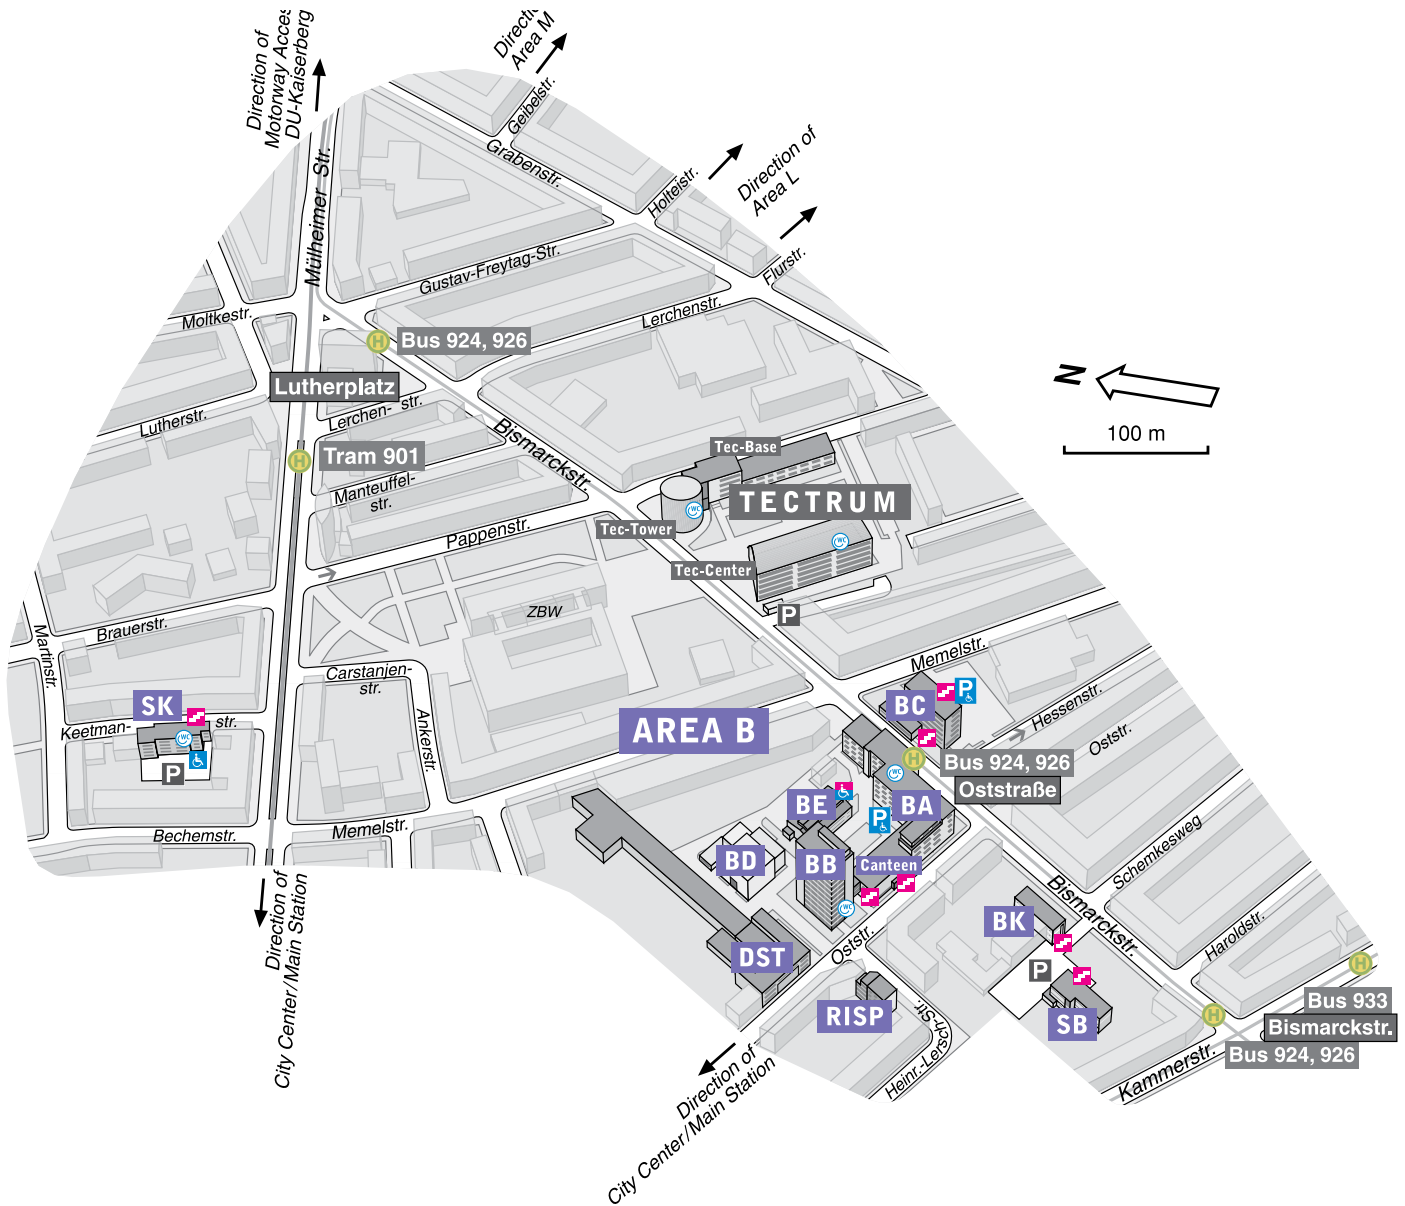

only barrier-free on the ground floor
(stairway to higher levels)

not barrier-free (stairway)

barrier-free toilets

barrier-free parking spaces

ARRIVAL BY PUBLIC TRANSPORT

Duisburg Central Station >>> Duisburg Campus

Area M

Tram 901 | Bus 924, 926, 933

Area SG

Bus 924, 926 | Tram 901

Area L

Bus 924, 933

Area B

Bus 924, 926

Area SK

Tram 901 | Bus 926, 937

Area ST

Tram 901

Area SH

Tram 903 | Underground U79 | Bus 934

ADDITIONAL BUS SERVICE

For students and staff of UDE
between Essen Campus and
Duisburg Campus
www.uni-due.de/verwaltung/pendelbus

Duisburg locations

Duisburg Campus – B und SK

Bismarckstrasse 69-90, 47057 Duisburg
Keetmanstrasse 3-9, 47058 Duisburg

Engineering, Center for Higher Education and Quality Development (ZfH), Canteen

Duisburg Campus – ST