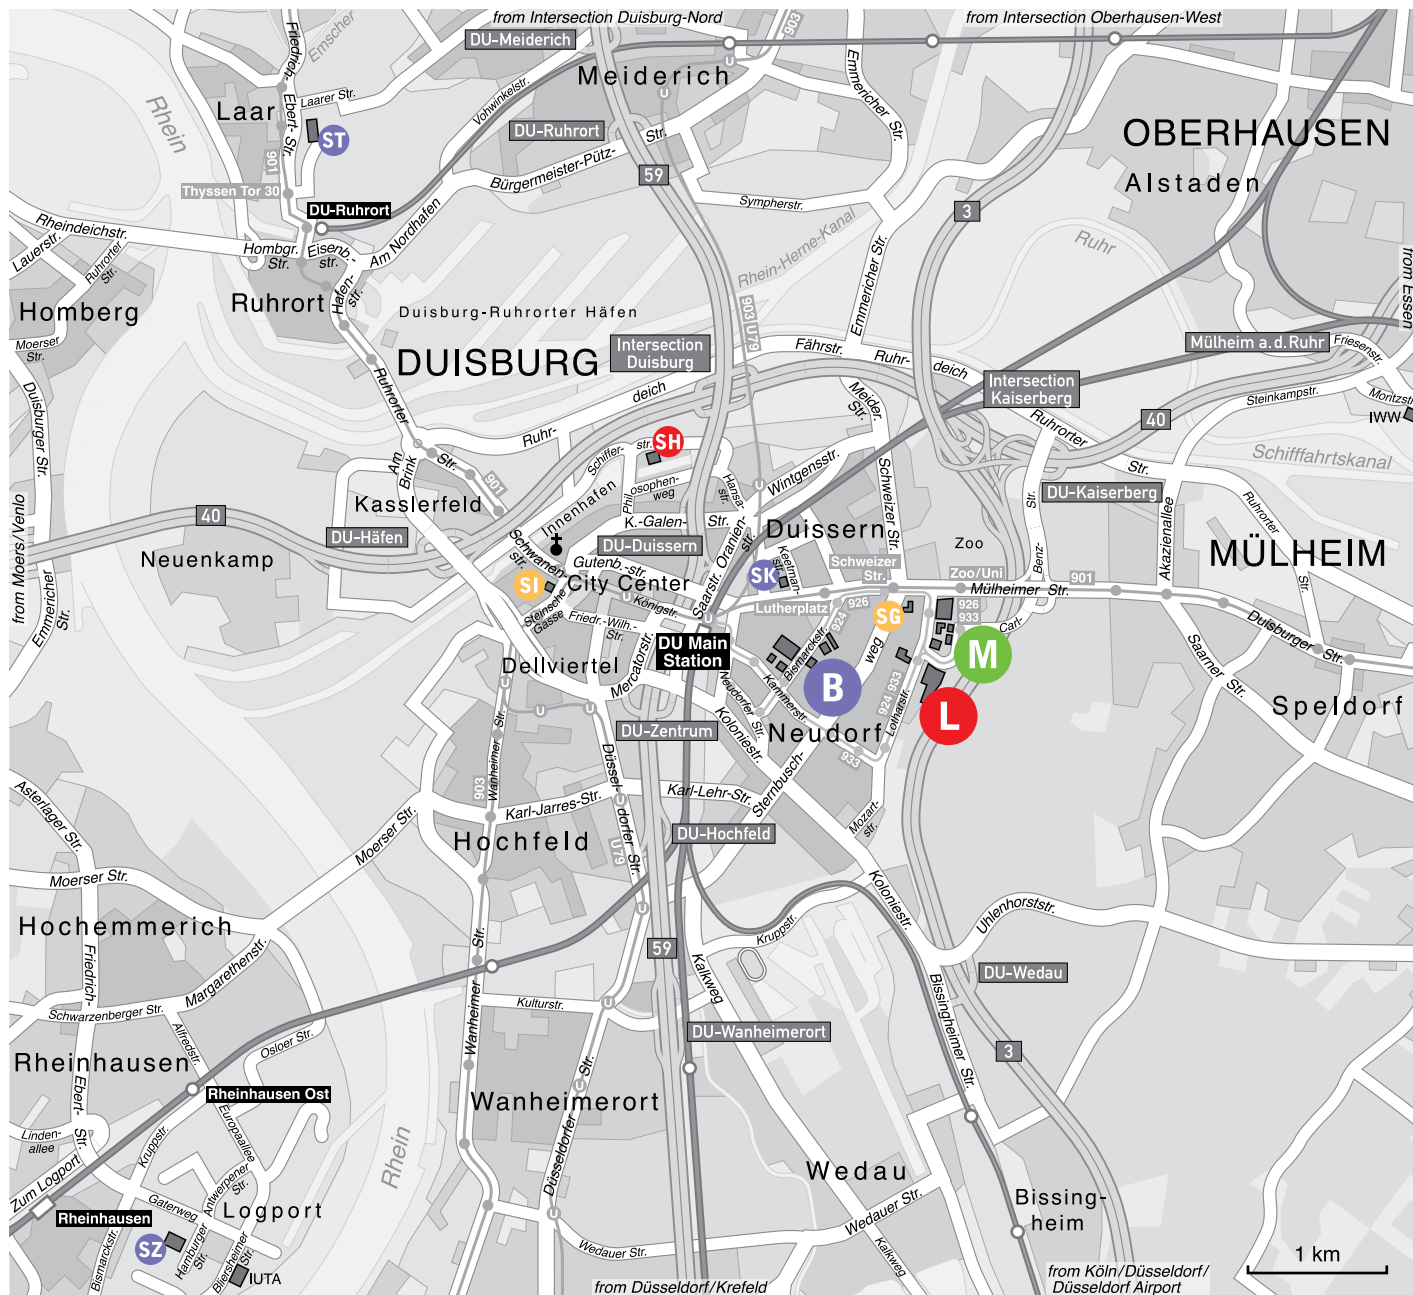

only barrier-free on the ground floor
(stairway to higher levels)

not barrier-free (stairway)

barrier-free toilets

barrier-free parking spaces

ARRIVAL BY PUBLIC TRANSPORT

Duisburg Central Station >>> Duisburg Campus

Area M

Tram 901 | Bus 924, 926, 933

Area SG

Bus 924, 926 | Tram 901

Area L

Bus 924, 933

Area B

Bus 924, 926

Area SK

Tram 901 | Bus 926, 937

Area ST

Tram 901

Area SH

Tram 903 | Underground U79 | Bus 934

ADDITIONAL BUS SERVICE

For students and staff of UDE
between Essen Campus and
Duisburg Campus
www.uni-due.de/verwaltung/pendelbus

Duisburg locations

Duisburg Campus – B und SK

Bismarckstrasse 69-90, 47057 Duisburg
Keetmanstrasse 3-9, 47058 Duisburg

Engineering, Center for Higher Education and Quality Development (ZfH), Canteen

Duisburg Campus – ST