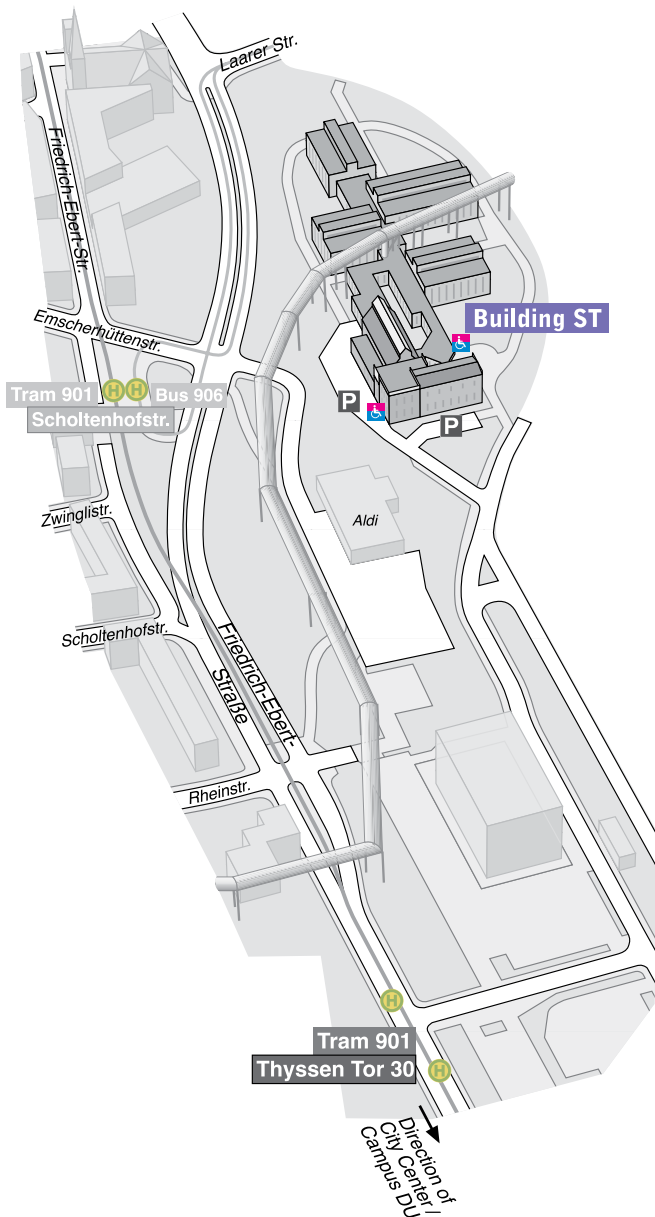

Duisburg Campus – ST

Friedrich-Ebert-Strasse 12, 47119 Duisburg

OTHER LOCATIONS

Käte Hamburger Kolleg/Centre for Global Cooperation Research (SH)
Schifferstrasse 196 (Duisburg Inner Harbour)

Uni-Office (SI)
Steinsche Gasse 26

Computer Centre/magnitUDE (SZ)
Hamburger Strasse 16 (Logport)

Published by
Press Office

March 2017

Maps
Harald Krähe

Cover photo
Martin Nigl

Layout
rasch.multimedia; Press Office

All maps and images may be used only with the express permission of the Press Office
Contact: presse@uni-due.de